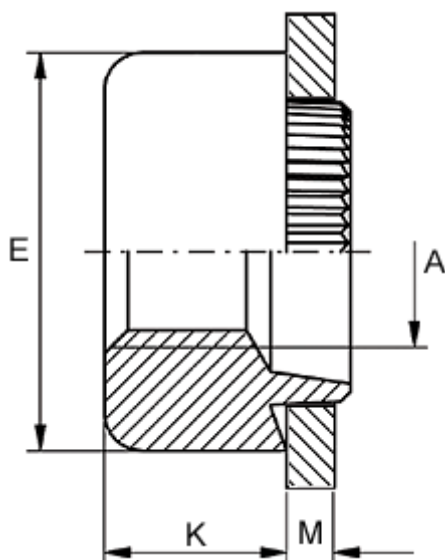

Article number: 12703000040800

Description: KLEE-coil 703 000 040.800  
M4 Brass

## Measures

---

Female thread A	= M4
Height K	= 4.0
Outer diameter E	= 10.0
Plate thickness	= 0.8
Recommended bore diameter for extreme load	= 7.0
Recommended bore diameter for normal use	= 7.0